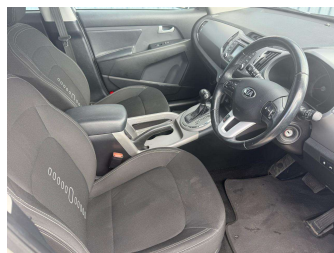

# 2015 Kia Sportage URBAN SX 2.0P/6AT/SW

**Purchase Price** **\$18,990**  
Includes GST, Registration & Licensing

Finance may be available on this vehicle. Ask one of our friendly staff for more information.

Gain peace of mind with Mechanical Breakdown Insurance. **Ask us how.**

- Top features**
- » 10 SRS Airbags
  - » 17"Alloys
  - » 3 Diagonal Rear Belts
  - » ABS Brakes
  - » Air Conditioning
  - » Auto Headlights
  - » Auto Wipers
  - » AUX Input
  - » Chain Driven
  - » Child Seat Anchor Poin...
  - » Cruise Control
  - » Electric Mirrors
  - » Electric Windows
  - » Electronic Stability C...
  - » Fog Lights
  - » Immobiliser
  - » Multi Function Steerin...
  - » NZ CD/Stereo With Blue...