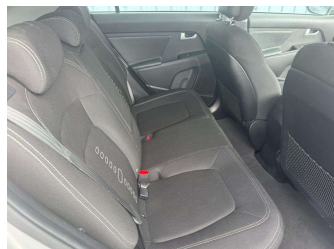

2015 Kia Sportage URBAN SX 2.0P/6AT/SW