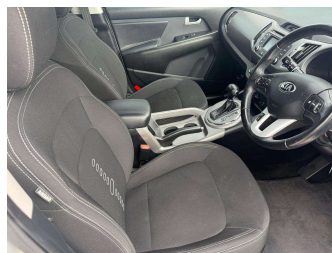

2015 Kia Sportage URBAN SX 2.0P/6AT/SW

Purchase Price **$18,990**
Includes GST, Registration & Licensing

Finance may be available on this vehicle. Ask one of our friendly staff for more information.

Gain peace of mind with Mechanical Breakdown Insurance. **Ask us how.**

1. **Top features**
2. » 10 SRS Airbags
   - » 17" Alloys
   - » 3 Diagonal Rear Belts
   - » ABS Brakes
   - » Air Conditioning
   - » Auto Headlights
   - » Auto Wipers
   - » AUX Input
   - » Chain Driven
   - » Child Seat Anchor Poin...
   - » Cruise Control
   - » Electric Mirrors
   - » Electric Windows
   - » Electronic Stability C...
   - » Fog Lights
   - » Immobiliser
   - » Multi Function Steerin...
   - » NZ CD/Stereo With Blue...

Body Style
5 door, SUV

Odometer
89,123 km

Engine
2000 cc, Internal Combustion

Fuel Type
Petrol

Transmission
Auto, Front Wheel

Wheels
-

VIN
U5YPC81BMFL699783

Interior
-

Safety

Based on 2025 UCSR rating for 10-15 models

Reg No.
JLK741

Ext Colour
Silver

History
NZ New, 1 owner

Seats
5 seats

CO2 Emissions
★ ★ ★ ☆ ☆ ☆
223 grams/km

Energy Economy
★ ☆ ☆ ☆ ☆ ☆
Annual fuel cost of $3,680
9.4L per 100km

Cost per year is an estimate based on petrol price of $2.80 per litre and an average distance of 14000 km. Emissions and Energy Economy figures standardised to 3P WLTP.

Stock ID: 30481

Craig McLeods Wholesale Cars | Phone 07 850 8168 | Email craig@cmcars.co.nz
552 Te Rapa Road, Hamilton 3200, New Zealand
www.cmcars.co.nz

★★★★★
4.78 | 1544 reviews