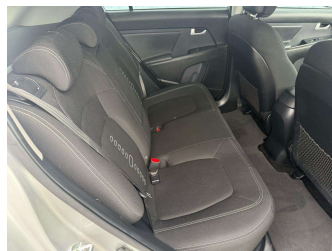

2015 Kia Sportage URBAN SX 2.0P/6AT/SW

Purchase Price **$18,990**
Includes GST, Registration & Licensing

Finance may be available on this vehicle. Ask one of our friendly staff for more information.

Gain peace of mind with Mechanical Breakdown Insurance. **Ask us how.**

1. **Top features**
2. » 10 SRS Airbags
   - » 17" Alloys
   - » 3 Diagonal Rear Belts
   - » ABS Brakes
   - » Air Conditioning
   - » Auto Headlights
   - » Auto Wipers
   - » AUX Input
   - » Chain Driven
   - » Child Seat Anchor Poin...
   - » Cruise Control
   - » Electric Mirrors
   - » Electric Windows
   - » Electronic Stability C...
   - » Fog Lights
   - » Immobiliser
   - » Multi Function Steerin...
   - » NZ CD/Stereo With Blue...

Body Style
5 door, SUV

Odometer
89,123 km

Engine
2000 cc, Internal Combustion

Fuel Type
Petrol

Transmission
Auto, Front Wheel

Wheels
-

VIN
U5YPC81BMFL699783

Interior
-

Safety

Based on 2025 UCSR rating for 10-15 models

Reg No.
JLK741

Ext Colour
Silver

History
NZ New, 1 owner

Seats
5 seats

CO2 Emissions
★ ★ ★ ☆ ☆ ☆
223 grams/km

Energy Economy
★ ☆ ☆ ☆ ☆ ☆
Annual fuel cost of $3,680
9.4L per 100km

Cost per year is an estimate based on petrol price of $2.80 per litre and an average distance of 14000 km. Emissions and Energy Economy figures standardised to 3P WLTP.

Stock ID: 30481

Craig McLeods Wholesale Cars | Phone 07 850 8168 | Email craig@cmcars.co.nz
552 Te Rapa Road, Hamilton 3200, New Zealand
www.cmcars.co.nz

★★★★★
4.78 | 1544 reviews