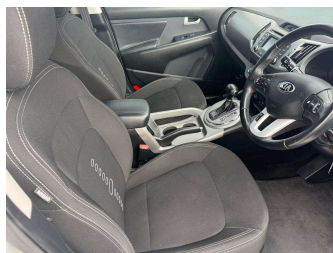

2015 Kia Sportage URBAN SX 2.0P/6AT/SW

Purchase Price **\$16,990**
Includes GST, Registration & Licensing

Finance may be available on this vehicle. Ask one of our friendly staff for more information.

Gain peace of mind with Mechanical Breakdown Insurance. **Ask us how.**

- Top features**
- » 10 SRS Airbags
 - » 17" Alloys
 - » 3 Diagonal Rear Belts
 - » ABS Brakes
 - » Air Conditioning
 - » Auto Headlights
 - » Auto Wipers
 - » AUX Input
 - » Chain Driven
 - » Child Seat Anchor Poin...
 - » Cruise Control
 - » Electric Mirrors
 - » Electric Windows
 - » Electronic Stability C...
 - » Fog Lights
 - » Immobiliser
 - » Multi Function Steerin...
 - » NZ CD/Stereo With Blue...