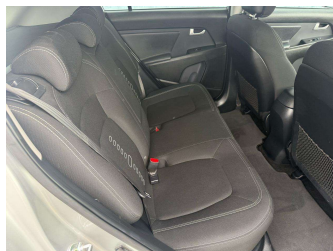

2015 Kia Sportage URBAN SX 2.0P/6AT/SW