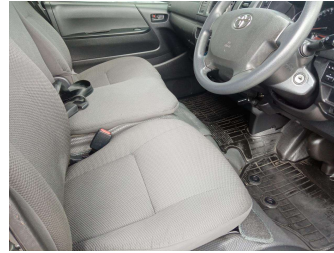

2019 Toyota HIACE DX-GL 5 Door

Purchase Price **\$32,990**
Includes GST, Registration & Licensing

Finance may be available on this vehicle. Ask one of our friendly staff for more information.

Gain peace of mind with Mechanical Breakdown Insurance. **Ask us how.**

- Top features**
- » 3 Seater
 - » AA CERTIFIED
 - » ABS Brakes
 - » Air Conditioning
 - » Chain Driven
 - » Cup Holders
 - » Dark Trim
 - » Diesel Turbo
 - » Drivers Air Bag
 - » Econ (Fuel Saver Mode)
 - » Electric Mirrors
 - » Electric Windows
 - » Electronic Stability C...
 - » Immobiliser
 - » Normal Floor
 - » Power Steering
 - » Rear Wheel Drive
 - » Rear Wiper