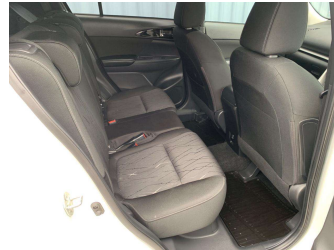

2019 Mitsubishi Eclipse Cross XLS