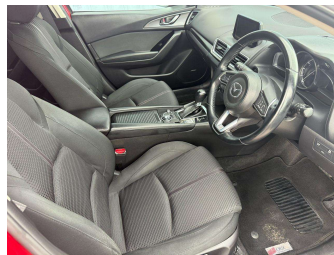

2017 Mazda Mazda3 2.5P/6AT