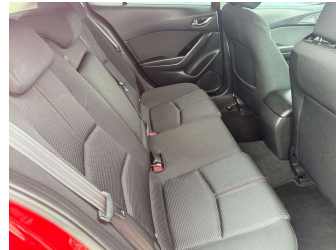

2017 Mazda Mazda3 2.5P/6AT