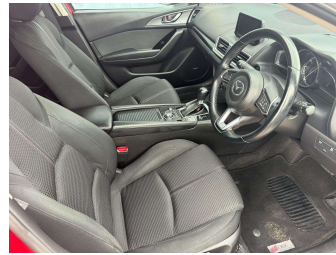

2017 Mazda Mazda3 2.5P/6AT