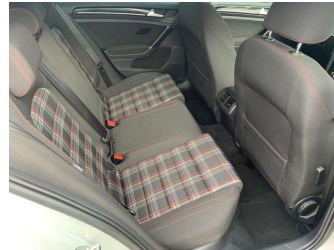

2013 Volkswagen Golf GTi

Purchase Price **$20,990**

Includes GST
Excludes on-road costs of $310

Finance may be available on this vehicle. Ask one of our friendly staff for more information.

Gain peace of mind with Mechanical Breakdown Insurance. **Ask us how.**

an ASSURANT company

Top features

- » 18" Alloys
- » 5 Full Shoulder Belts
- » 9 SRS Airbags
- » AA CERTIFIED
- » ABS Brakes
- » Adaptive Cruise Control...
- » AM/FM Stereo
- » Auto Headlights
- » AUX Input
- » Bluetooth Audio
- » CD/Stereo
- » Child Seat Anchor Poin...
- » Cup Holders
- » Dark Trim
- » Dual Climate Air Condi...
- » Econ (Fuel Saver Mode)
- » Electric Mirrors
- » Electric on/ off Park...

Body Style
5 door, Hatchback

Odometer
114,941 km

Engine
2000 cc, Internal Combustion

Fuel Type
Petrol

Transmission
Auto, Front Wheel

Wheels
Alloy

VIN
WVWZZZAUZEW012730

Interior
-

Safety

Based on 2023 UCSR rating for 13-20 models

Reg No.
QBL643

Ext Colour
Silver

History
Ex-Overseas

Seats
5 seats

CO2 Emissions
★★★★☆
166 grams/km

Energy Economy
★★★★☆☆
Annual fuel cost of $2,780
7.1L per 100km

Cost per year is an estimate based on petrol price of $2.80 per litre and an average distance of 14000 km. Emissions and Energy Economy figures standardised to 3P WLTP.

Stock ID: 28904

Craig McLeods Wholesale Cars | Phone 07 850 8168 | Email craig@cmcars.co.nz
552 Te Rapa Road, Hamilton 3200, New Zealand
www.cmcars.co.nz