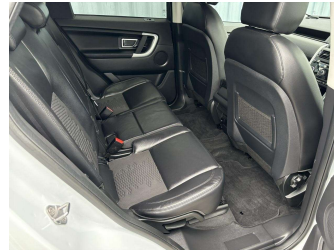

2018 Land Rover Discovery SPORT SE 4WD