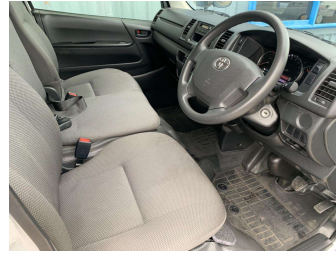

2018 Toyota HIACE DX 5 Door

Purchase Price

\$34,990

Includes GST
Excludes on-road costs of \$460

Finance may be available on this vehicle. Ask one of our friendly staff for more information.

Gain peace of mind with Mechanical Breakdown Insurance. **Ask us how.**

Body Style
5 door, Van

Odometer
122,278 km

Engine
2800 cc, Internal Combustion

Fuel Type
Diesel

Transmission
Auto, Rear Wheel

Wheels
-

VIN
7AT0H60FX23003074

Interior
-