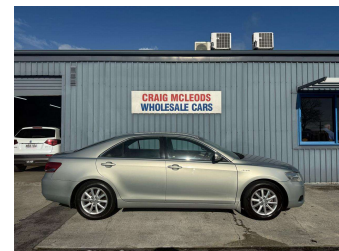

# 2010 Toyota Aurion 3.5P TOURING SDN 6A

**Purchase Price** **\$8,990**  
Includes GST, Registration & Licensing

Finance may be available on this vehicle. Ask one of our friendly staff for more information.

**Body Style**  
4 door, Sedan

**Odometer**  
200,910 km

**Engine**  
3500 cc, Internal Combustion

**Fuel Type**  
Petrol

**Transmission**  
Auto, Front Wheel

**Wheels**  
-

**VIN**  
6T153KK400X328557

**Interior**  
Black, Leather