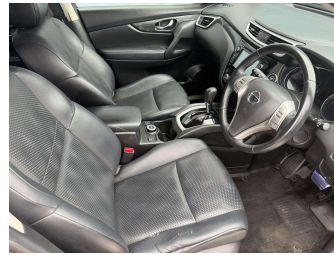

2014 Nissan X-Trail 4WD