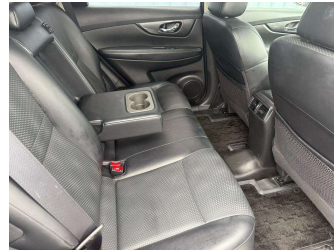

2014 Nissan X-Trail 4WD