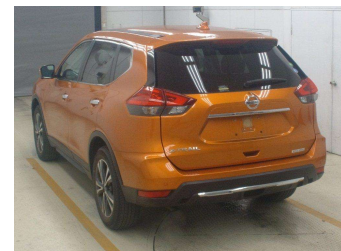

2019 Nissan X-Trail 20XI

Purchase Price **\$26,990**

Includes GST
Excludes on-road costs of \$360

Finance may be available on this vehicle. Ask one of our friendly staff for more information.

Gain peace of mind with Mechanical Breakdown Insurance. **Ask us how.**

an ASSURANT company

Top features

None Listed

Body Style
5 door, SUV

Odometer
51,378 km

Engine
2000 cc, Internal Combustion

Fuel Type
Petrol

Transmission
Auto, Front Wheel