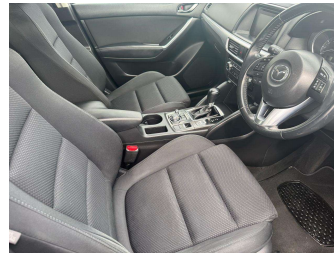

2015 Mazda CX-5 GSX 2.5P/4WD/6AT/SW