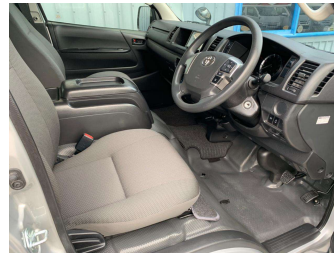

# 2020 Toyota HIACE DX 10 Seater With ESC

**Purchase Price**

**\$41,990**

Includes GST  
Excludes on-road costs of \$360

Finance may be available on this vehicle. Ask one of our friendly staff for more information.

**Body Style**  
4 door, Van

**Odometer**  
75,000 km

**Engine**  
2700 cc, Internal Combustion

**Fuel Type**  
Petrol

**Transmission**  
Auto, Rear Wheel

**Wheels**  
-

**VIN**  
7AT0H60FX24063346

**Interior**  
-