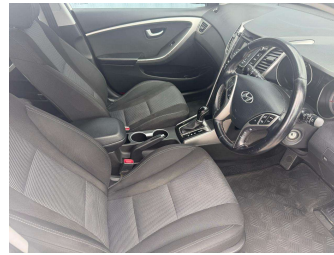

# 2014 HYUNDAI I30 GDE WAGON CRDI 1.6 A

**Purchase Price** **\$9,990**  
Includes GST, Registration & Licensing

Finance may be available on this vehicle. Ask one of our friendly staff for more information.

Gain peace of mind with Mechanical Breakdown Insurance. **Ask us how.**

- Top features**
- » 16"Alloys
  - » 3 Diagonal Rear Belts
  - » 7 SRS Airbags
  - » ABS Brakes
  - » Air Conditioning
  - » AUX Input
  - » Chain Driven
  - » Cruise Control
  - » Eco Mode
  - » Electric Mirrors
  - » Electric Windows
  - » Electronic Stability C...
  - » Flex Steer(Normal,Spor...
  - » ISO FIX
  - » Multi Function Steerin...
  - » NZ CD/Stereo With Blue...
  - » Owned By A Non Smoker
  - » Partial Service Histor...

Body Style  
**5 door, Station Wagon**

Odometer  
**155,835 km**

Engine  
**1600 cc, Internal Combustion**

Fuel Type  
**Diesel**

Transmission  
**Auto, Front Wheel**

Wheels  
-

VIN  
**TMAD281UMEJ053316**

Interior  
-