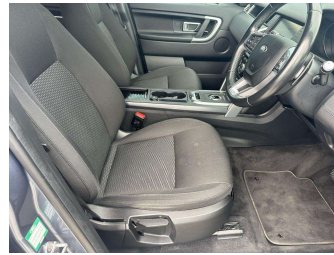

2018 Land Rover DISCOVERY SPORT SE 4WD