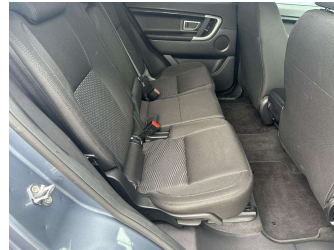

2018 Land Rover DISCOVERY SPORT SE 4WD