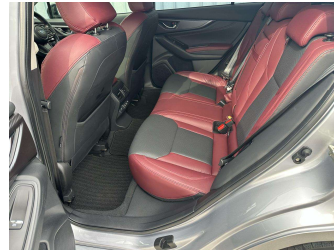

2021 Subaru Levorg STI Sport EX

Purchase Price **\$34,990**
Includes GST
 Excludes on-road costs of \$360

Finance may be available on this vehicle. Ask one of our friendly staff for more information.

Gain peace of mind with Mechanical Breakdown Insurance. **Ask us how.**

- Top features**
- » 18" ALLOYS
 - » 3 Diagonal Rear Belts
 - » 7 SRS Airbags
 - » ABS Brakes
 - » Adaptive Cruise Contro...
 - » Android Auto
 - » Apple CarPlay
 - » Auto Headlights
 - » Auto Lights
 - » Auto Wipers
 - » AUX Input
 - » AWD
 - » Blind Spot Monitoring
 - » Bluetooth
 - » Body Kit
 - » Chain Driven
 - » Child Seat Anchor Poin...
 - » Daytime Running lights

Body Style
5 door, Station Wagon

Odometer
69,000 km

Engine
1800 cc, Internal Combustion

Fuel Type
Petrol

Transmission
Auto, 4WD

Wheels
 -

VIN
7AT0GF22X26024668

Interior
 -

Safety

 Based on 2025 VSRR rating

Reg No.
 -

Ext Colour
Silver

History
Ex-Overseas

Seats
5 seats

CO2 Emissions
★★★★☆
171 grams/km

Energy Economy
★★☆☆☆
Annual fuel cost of \$2,900
7.4L per 100km