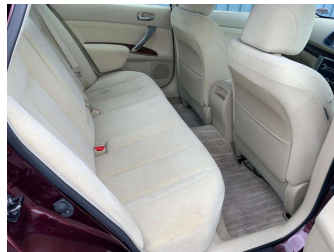

2011 Nissan TEANA 250XE

Purchase Price **$7,990**
Includes GST, Registration & Licensing

Finance may be available on this vehicle. Ask one of our friendly staff for more information.

Gain peace of mind with Mechanical Breakdown Insurance. **Ask us how.**

Top features

- » 3 Diagonal Rear Belts
- » 6 SRS Airbags
- » ABS Brakes
- » Auto Headlights
- » CD/Stereo
- » Chain Driven
- » Dual Climate Air Condi...
- » Electric Mirrors
- » Electric Windows
- » Electronic Stability C...
- » Fog Lights
- » Immobiliser
- » Keyless Entry/Push But...
- » Remote Central Locking
- » Reverse Camera
- » Tow Bar

Body Style
4 door, Sedan

Odometer
101,500 km

Engine
2500 cc, Internal Combustion

Fuel Type
Petrol

Transmission
Auto, Front Wheel

Wheels
-

VIN
7AT0DH71X21206013

Interior
-

Safety

Based on 2025 VSRR rating

Reg No.
NTA749

Ext Colour
Red

History
Ex-Overseas, 3 owners

Seats
5 seats

CO2 Emissions
★ ★ ★ ☆ ☆ ☆
229 grams/km

Energy Economy
★ ☆ ☆ ☆ ☆ ☆
Annual fuel cost of $3,760
9.6L per 100km

Cost per year is an estimate based on petrol price of $2.80 per litre and an average distance of 14000 km. Emissions and Energy Economy figures standardised to 3P WLTP.

Stock ID: 30472

Craig McLeods Wholesale Cars | Phone 07 850 8168 | Email craig@cmcars.co.nz
552 Te Rapa Road, Hamilton 3200, New Zealand
www.cmcars.co.nz

★ ★ ★ ★ ★
4.78 | 1542 reviews