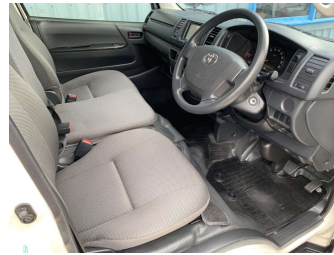

2018 Toyota HIACE DX 5 Door With ESC

Purchase Price

\$32,990

Includes GST
Excludes on-road costs of \$310

Finance may be available on this vehicle. Ask one of our friendly staff for more information.

Gain peace of mind with Mechanical Breakdown Insurance. **Ask us how.**

Body Style
5 door, Van

Odometer
36,186 km

Engine
2000 cc, Internal Combustion

Fuel Type
Petrol

Transmission
Auto, Rear Wheel

Wheels
-

VIN
7AT0H60FX23290949

Interior
-