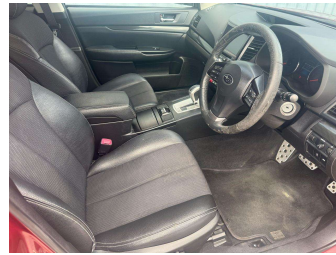

2014 Subaru Outback 2.5SPORT 2.5P/4WD/C

Purchase Price
Includes GST, Registration & Licensing

\$15,990

Finance may be available on this vehicle. Ask one of our friendly staff for more information.

Gain peace of mind with Mechanical Breakdown Insurance. **Ask us how.**

- Top features**
- » 18" ALLOYS
 - » 3 Diagonal Rear Belts
 - » 9 SRS Airbags
 - » ABS Brakes
 - » Adaptive Cruise Contro...
 - » All Wheel Drive
 - » Auto Headlights
 - » Auto Wipers
 - » AUX Input
 - » Chain Driven
 - » Dual Climate Air Condi...
 - » Electric Mirrors
 - » Electric Windows
 - » Electronic Stability C...
 - » Fog Lights
 - » Forward Collision Warn...
 - » Full Service History
 - » Hill Launch Assist