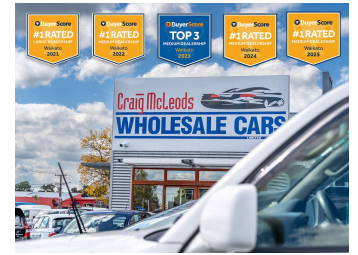

2018 Toyota HIACE 12 Seater MINIBUS TD

Purchase Price **\$59,990**
Includes GST, Registration & Licensing

Finance may be available on this vehicle. Ask one of our friendly staff for more information.

Gain peace of mind with Mechanical Breakdown Insurance. **Ask us how.**