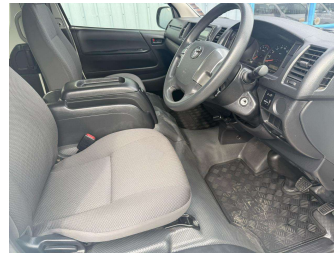

2018 Toyota HIACE 12 Seater MINIBUS TD

Purchase Price **\$59,990**
Includes GST, Registration & Licensing

Finance may be available on this vehicle. Ask one of our friendly staff for more information.

Gain peace of mind with Mechanical Breakdown Insurance. **Ask us how.**

- Top features**
- » 12 Diagonal Seat Belts
 - » ABS Brakes
 - » Air Conditioning
 - » AUX Input
 - » Cruise Control
 - » Dual Air Bags
 - » Eco Mode
 - » Electric Mirrors
 - » Electric Windows
 - » Electronic Stability C...
 - » Immobiliser
 - » NZ CD/Stereo With Blue...
 - » One NZ Owner
 - » Parking Sonar Rear
 - » Partial Service Histor...
 - » Rear Air Conditioning
 - » Rear Wiper
 - » Remote Central Locking

Body Style
4 door, People Mover

Odometer
79,064 km

Engine
3000 cc, Internal Combustion

Fuel Type
Diesel

Transmission
Auto, Rear Wheel

Wheels
-

VIN
JTFST22P700036619

Interior
-