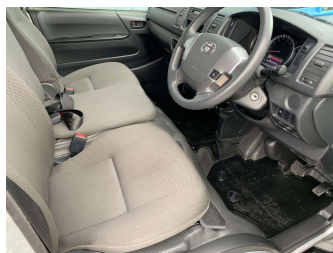

# 2019 Toyota HIACE DX 5 Door 4WD with ESC

**Purchase Price** **\$35,990**

Includes GST  
Excludes on-road costs of \$460

Finance may be available on this vehicle. Ask one of our friendly staff for more information.

**Body Style**  
5 door, Van

**Odometer**  
121,353 km

**Engine**  
2800 cc, Internal Combustion

**Fuel Type**  
Diesel

**Transmission**  
Auto, 4WD

**Wheels**  
-

**VIN**  
7AT0H60FX22022063

**Interior**  
-