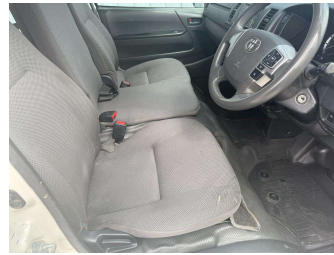

2020 Toyota HIACE DX 5 Door 6 Seater

Purchase Price

\$32,990

Includes GST
Excludes on-road costs of \$560

Finance may be available on this vehicle. Ask one of our friendly staff for more information.

Gain peace of mind with Mechanical Breakdown Insurance. **Ask us how.**

Body Style
5 door, Van

Odometer
163,418 km

Engine
2800 cc, Internal Combustion

Fuel Type
Diesel

Transmission
Auto, Rear Wheel

Wheels
-

VIN
7AT0H60FX26015533

Interior
-