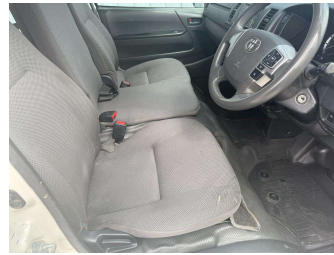

2020 Toyota HIACE DX 5 Door 6 Seater

Purchase Price

\$32,990

Includes GST
Excludes on-road costs of \$560

Finance may be available on this vehicle. Ask one of our friendly staff for more information.

Gain peace of mind with Mechanical Breakdown Insurance. **Ask us how.**

Top features

- » ABS Brakes
- » Air Conditioning
- » Auto Headlights
- » AUX Input
- » CD/Stereo
- » Chain Driven
- » Dual Air Bags
- » Electric Windows
- » Electronic Stability C...
- » Forward Collision Warn...
- » Immobiliser
- » Lane Departure Warning
- » New Tyres
- » Rear Mirror
- » Rear Sliding Windows
- » Rear Wiper
- » Remote Central Locking
- » USB Input

Body Style
5 door, Van

Odometer
163,418 km

Engine
2800 cc, Internal Combustion

Fuel Type
Diesel

Transmission
Auto, Rear Wheel

Wheels
-

VIN
7AT0H60FX26015533

Interior
-