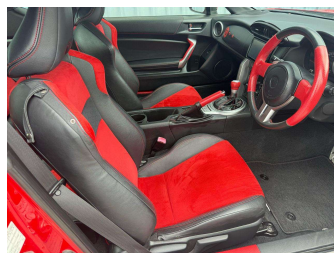

2012 Toyota 86 GT