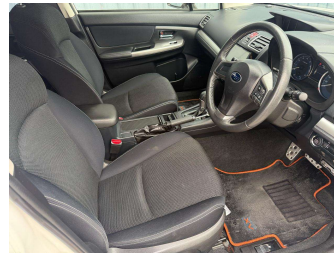

2015 Subaru XV 2.0i-L Eyesight 4WD

Purchase Price **\$19,990**

Includes GST
Excludes on-road costs of \$360

Finance may be available on this vehicle. Ask one of our friendly staff for more information.

Gain peace of mind with Mechanical Breakdown Insurance. **Ask us how.**

- Top features**
- » 17"Alloys
 - » ABS Brakes
 - » Adaptive Cruise Contro...
 - » Auto Headlights
 - » Auto Start/Stop
 - » Auto Wipers
 - » AWD
 - » Chain Driven
 - » Dual Air Bags
 - » Dual Climate Air Condi...
 - » Electric Front Seats
 - » Electric Mirrors
 - » Electric Windows
 - » Electronic Stability C...
 - » Fog Lights
 - » Forward Collision Warn...
 - » Immobiliser
 - » Keyless Entry/Push But...