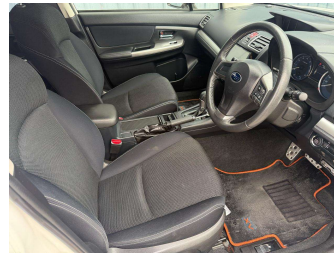

2015 Subaru XV 2.0i-L Eyesight 4WD

Purchase Price **\$17,990**

Includes GST
Excludes on-road costs of \$360

Finance may be available on this vehicle. Ask one of our friendly staff for more information.

Gain peace of mind with Mechanical Breakdown Insurance. **Ask us how.**

- Top features**
- » 17"Alloys
 - » ABS Brakes
 - » Adaptive Cruise Contro...
 - » Auto Headlights
 - » Auto Start/Stop
 - » Auto Wipers
 - » AWD
 - » Chain Driven
 - » Dual Air Bags
 - » Dual Climate Air Condi...
 - » Electric Front Seats
 - » Electric Mirrors
 - » Electric Windows
 - » Electronic Stability C...
 - » Fog Lights
 - » Forward Collision Warn...
 - » Immobiliser
 - » Keyless Entry/Push But...