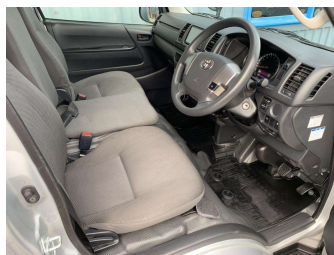

2018 Toyota HIACE DX GL Package 6 Seater With

Purchase Price **\$33,990**

Includes GST
Excludes on-road costs of \$460

Finance may be available on this vehicle. Ask one of our friendly staff for more information.

Body Style
5 door, Van

Odometer
184,788 km

Engine
2800 cc, Internal Combustion

Fuel Type
Diesel

Transmission
Auto, Rear Wheel

Wheels
-

VIN
7AT0H60FX22112820

Interior
-