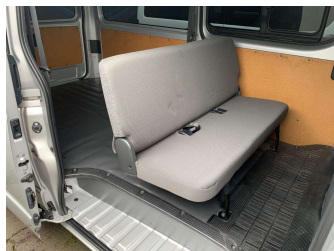

2018 Toyota HIACE DX GL Package 6 Seater With

Purchase Price **\$33,990**

Includes GST
Excludes on-road costs of \$460

Finance may be available on this vehicle. Ask one of our friendly staff for more information.

Body Style
5 door, Van

Odometer
184,788 km

Engine
2800 cc, Internal Combustion

Fuel Type
Diesel

Transmission
Auto, Rear Wheel

Wheels
-

VIN
7AT0H60FX22112820

Interior
-