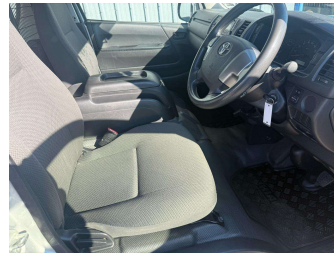

2017 Toyota HIACE ZL 2.7P/6AT/5DR

Purchase Price **\$29,990**
Includes GST, Registration & Licensing

Finance may be available on this vehicle. Ask one of our friendly staff for more information.

Gain peace of mind with Mechanical Breakdown Insurance. **Ask us how.**

- Top features**
- » ABS Brakes
 - » Air Conditioning
 - » AUX Input
 - » Bluetooth
 - » Cargo Barrier
 - » Chain Driven
 - » Cruise Control
 - » Dual Air Bags
 - » Eco Mode
 - » Electric Windows
 - » Electronic Stability C...
 - » Immobiliser
 - » NZ CD/Stereo
 - » One NZ Owner
 - » Owned By A Non Smoker
 - » Rear Sliding Windows
 - » Rear Wiper
 - » Remote Central Locking

Body Style
5 door, Van

Odometer
74,173 km

Engine
2700 cc, Internal Combustion

Fuel Type
Petrol

Transmission
Auto, Rear Wheel

Wheels
-

VIN
JTFHX02P400112669

Interior
-