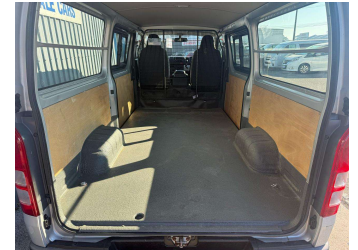

2017 Toyota HIACE ZL 2.7P/6AT/5DR

Purchase Price **$29,990**
Includes GST, Registration & Licensing

Finance may be available on this vehicle. Ask one of our friendly staff for more information.

Gain peace of mind with Mechanical Breakdown Insurance. **Ask us how.**

1. **Top features**
2. » ABS Brakes
   - » Air Conditioning
   - » AUX Input
   - » Bluetooth
   - » Cargo Barrier
   - » Chain Driven
   - » Cruise Control
   - » Dual Air Bags
   - » Eco Mode
   - » Electric Windows
   - » Electronic Stability C...
   - » Immobiliser
   - » NZ CD/Stereo
   - » One NZ Owner
   - » Owned By A Non Smoker
   - » Rear Sliding Windows
   - » Rear Wiper
   - » Remote Central Locking

Body Style
5 door, Van

Odometer
74,173 km

Engine
2700 cc, Internal Combustion

Fuel Type
Petrol

Transmission
Auto, Rear Wheel

Wheels
-

VIN
JTFHX02P400112669

Interior
-

Safety

Based on 2025 UCSR rating for 05-19 models

Reg No.
KYG63

Ext Colour
Silver

History
NZ New, 1 owner

Seats
2 seats

CO2 Emissions
★☆☆☆☆
281 grams/km

Energy Economy
★☆☆☆☆
Annual fuel cost of $4,590
11.7L per 100km

Cost per year is an estimate based on petrol price of $2.80 per litre and an average distance of 14000 km. Emissions and Energy Economy figures standardised to 3P WLTP.

Stock ID: 30540

Craig McLeods Wholesale Cars | Phone 07 850 8168 | Email craig@cmcars.co.nz
552 Te Rapa Road, Hamilton 3200, New Zealand
www.cmcars.co.nz

4.78 | 1559 reviews