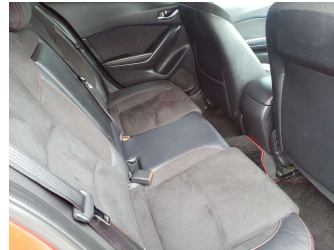

2014 Mazda Axela Sports XD

Purchase Price **$13,990**

Includes GST
Excludes on-road costs of $460

Finance may be available on this vehicle. Ask one of our friendly staff for more information.

Gain peace of mind with Mechanical Breakdown Insurance. **Ask us how.**

an ASSURANT company

1. **Top features**
2. » 3 Diagonal Rear Belts
   - » 6 SRS Airbags
   - » ABS Brakes
   - » Adaptive Front-Lightin...
   - » Auto Headlights
   - » Auto Wipers
   - » AUX Input
   - » Body Kit (Factory)
   - » Bose Sounds
   - » CD/Stereo
   - » Child Seat Anchor Poin...
   - » Cloth Trim
   - » Cruise Control
   - » Cup Holders
   - » Dark Trim
   - » Diesel Turbo
   - » Dual Climate Air Condi...
   - » Electric Drivers Seat

Body Style
5 door, Hatchback

Odometer
98,227 km

Engine
2200 cc, Internal Combustion

Fuel Type
Diesel

Transmission
Auto, Front Wheel

Wheels
-

VIN
7AT0C13JX21102917

Interior
Dark, Cloth

Safety

Based on 2023 UCSR rating for 13-19 models

Reg No.
PTA462

Ext Colour
Red

History
Ex-Overseas

Seats
5 seats, Cloth

CO2 Emissions
★★★★☆
155 grams/km

Energy Economy
★★★★☆☆

Annual fuel cost of $2,740
6L per 100km

Cost per year is an estimate based on diesel price of $2.00 per litre and an average distance of 14000 km includes Road User Charges. Emissions and Energy Economy figures standardised to 3P WLTP.

Stock ID: 27977

Craig McLeods Wholesale Cars | Phone 07 850 8168 | Email craig@cmcars.co.nz
552 Te Rapa Road, Hamilton 3200, New Zealand
www.cmcars.co.nz