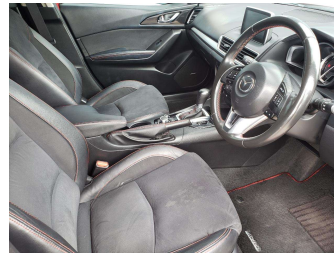

2014 Mazda Axela Sports XD

Purchase Price **$13,990**

Includes GST
Excludes on-road costs of $460

Finance may be available on this vehicle. Ask one of our friendly staff for more information.

Gain peace of mind with Mechanical Breakdown Insurance. **Ask us how.**

an ASSURANT company

1. **Top features**
2. » 3 Diagonal Rear Belts
   - » 6 SRS Airbags
   - » ABS Brakes
   - » Adaptive Front-Lightin...
   - » Auto Headlights
   - » Auto Wipers
   - » AUX Input
   - » Body Kit (Factory)
   - » Bose Sounds
   - » CD/Stereo
   - » Child Seat Anchor Poin...
   - » Cloth Trim
   - » Cruise Control
   - » Cup Holders
   - » Dark Trim
   - » Diesel Turbo
   - » Dual Climate Air Condi...
   - » Electric Drivers Seat

Body Style
5 door, Hatchback

Odometer
98,227 km

Engine
2200 cc, Internal Combustion

Fuel Type
Diesel

Transmission
Auto, Front Wheel

Wheels
-

VIN
7AT0C13JX21102917

Interior
Dark, Cloth

Safety

Based on 2023 UCSR rating for 13-19 models

Reg No.
PTA462

Ext Colour
Red

History
Ex-Overseas

Seats
5 seats, Cloth

CO2 Emissions
★★★★☆
155 grams/km

Energy Economy
★★★★☆☆

Annual fuel cost of $2,740
6L per 100km

Cost per year is an estimate based on diesel price of $2.00 per litre and an average distance of 14000 km includes Road User Charges. Emissions and Energy Economy figures standardised to 3P WLTP.

Stock ID: 27977

Craig McLeods Wholesale Cars | Phone 07 850 8168 | Email craig@cmcars.co.nz
552 Te Rapa Road, Hamilton 3200, New Zealand
www.cmcars.co.nz