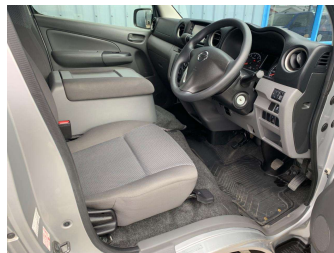

2017 Nissan NV350 Caravan 10 Seater

Purchase Price **\$35,990**

Includes GST
Excludes on-road costs of \$310

Finance may be available on this vehicle. Ask one of our friendly staff for more information.

Gain peace of mind with Mechanical Breakdown Insurance. **Ask us how.**

an ASSURANT company

Top features

- » 10 Diagonal Seat Belts
- » ABS Brakes
- » Air Conditioning
- » AUX Input
- » CD/Stereo
- » Chain Driven
- » Dual Air Bags
- » Electric Mirrors
- » Electronic Stability C...
- » New Tyres
- » Rear Air Conditioning
- » Rear Heater
- » Rear Wiper
- » Reverse Camera
- » Tints

Body Style
4 door, Van

Odometer
28,600 km

Engine
2500 cc, Internal Combustion

Fuel Type
Petrol

Transmission
Auto, Rear Wheel

Wheels
-

VIN
7AT0DH8RX23100232

Interior
-