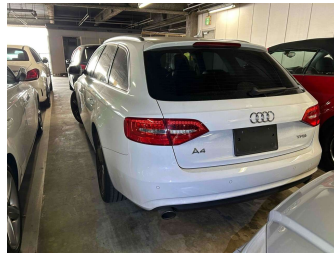

2015 Audi A4 Avant 2.0TFSI

Purchase Price **\$21,990**

Includes GST
Excludes on-road costs of \$360

Finance may be available on this vehicle. Ask one of our friendly staff for more information.

Gain peace of mind with Mechanical Breakdown Insurance. **Ask us how.**

Top features

None Listed

Body Style
4 door, Station Wagon

Odometer
49,234 km

Engine
2000 cc, Internal Combustion

Fuel Type
Petrol

Transmission
Auto

Wheels
-