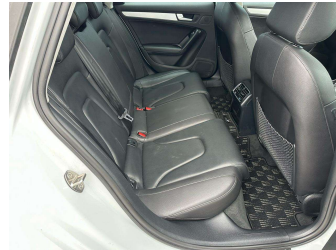

2015 Audi A4 Avant 2.0TFSI

Purchase Price **$21,990**

Includes GST
Excludes on-road costs of $360

Finance may be available on this vehicle. Ask one of our friendly staff for more information.

Gain peace of mind with Mechanical Breakdown Insurance. **Ask us how.**

1. **Top features**
2. » 17"Alloys
   - » 6 SRS Airbags
   - » ABS Brakes
   - » Auto Headlights
   - » Auto Start/Stop
   - » CD/Stereo
   - » Chain Driven
   - » Child Seat Anchor Poin...
   - » Cruise Control
   - » Dual Climate Air Condi...
   - » Electric Front Seats
   - » Electric Mirrors
   - » Electric Windows
   - » Electronic Stability C...
   - » Fog Lights Front And R...
   - » Heated Front Seats
   - » Immobiliser
   - » Keyless Entry/Push But...

Body Style
5 door, Station Wagon

Odometer
49,234 km

Engine
2000 cc, Internal Combustion

Fuel Type
Petrol

Transmission
Auto, Front Wheel

Wheels
-

VIN
WAUZZZ8K0FA161973

Interior
Black, Leather

Safety

Based on 2025 UCSR rating for 08-15 models

Reg No.
-

Ext Colour
White

History
Ex-Overseas

Seats
5 seats

CO2 Emissions
★ ★ ★ ★ ☆ ☆ ☆
188 grams/km

Energy Economy
★ ★ ☆ ☆ ☆ ☆ ☆

Annual fuel cost of $3,140
8L per 100km

Cost per year is an estimate based on petrol price of $2.80 per litre and an average distance of 14000 km. Emissions and Energy Economy figures standardised to 3P WLTP.

Stock ID: 30439

Craig McLeods Wholesale Cars | Phone 07 850 8168 | Email craig@cmcars.co.nz
552 Te Rapa Road, Hamilton 3200, New Zealand
www.cmcars.co.nz