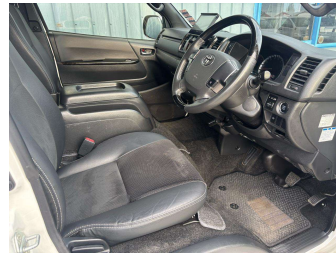

2020 Toyota HIACE Super GL

Purchase Price **\$37,990**
Includes GST, Registration & Licensing

Finance may be available on this vehicle. Ask one of our friendly staff for more information.

Gain peace of mind with Mechanical Breakdown Insurance. **Ask us how.**

Body Style
5 door, Van

Odometer
107,800 km

Engine
2800 cc, Internal Combustion

Fuel Type
Diesel

Transmission
Auto, Rear Wheel

Wheels
-

VIN
7AT0H60FX21036096

Interior
-