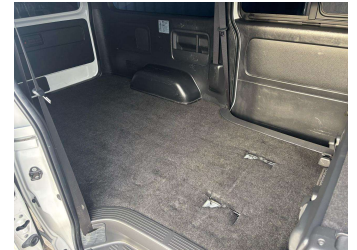

2020 Toyota HIACE Super GL

Purchase Price **$37,990**
Includes GST, Registration & Licensing

Finance may be available on this vehicle. Ask one of our friendly staff for more information.

Gain peace of mind with Mechanical Breakdown Insurance. **Ask us how.**

Top features

- » ABS Brakes
- » Auto Headlights
- » Bluetooth
- » CD/Stereo
- » Chain Driven
- » Climate Control Air Co...
- » Dual Air Bags
- » Econ (Fuel Saver Mode)
- » Electric Mirrors
- » Electronic Stability C...
- » Fog Lights
- » Forward Collision Warn...
- » Immobiliser
- » Intel Key
- » Lane Departure Warning
- » Rear Air Conditioning
- » Rear Wiper
- » Reverse Camera

Body Style
5 door, Van

Odometer
107,800 km

Engine
2800 cc, Internal Combustion

Fuel Type
Diesel

Transmission
Auto, Rear Wheel

Wheels
-

VIN
7AT0H60FX21036096

Interior
-

Safety

Based on 2024 UCSR rating for 05-19 models

Reg No.
NUM856

Ext Colour
White

History
Ex-Overseas, 2 owners

Seats
5 seats

CO2 Emissions
★ ★ ★ ☆ ☆ ☆
230 grams/km

Energy Economy
★ ☆ ☆ ☆ ☆ ☆
Annual fuel cost of $3,560
8.9L per 100km

Cost per year is an estimate based on diesel price of $2.00 per litre and an average distance of 14000 km. Includes Road User Charges (RUC). Emissions and Energy Economy figures standardised to 3P WLTP.

Stock ID: 30056

Craig McLeods Wholesale Cars | Phone 07 850 8168 | Email craig@cmcars.co.nz
552 Te Rapa Road, Hamilton 3200, New Zealand
www.cmcars.co.nz

4.78 | 1552 reviews