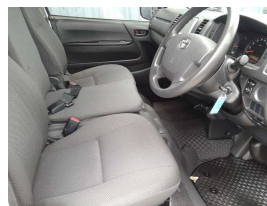

2014 Toyota HIACE DX 9 Seater Belted

VEHICLE INFORMATION

Cash Price

Includes GST

\$26,990

+ on-road-costs of \$460

Finance may be available on this vehicle. Ask one of our friendly staff for more information.

Gain peace of mind with Mechanical Breakdown Insurance. Ask us how.

Body

4 door, Van

Odometer

96,485 km

Engine

3000 cc, Internal Combustion

Fuel Type