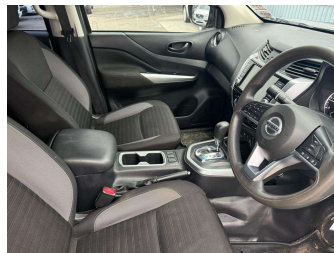

2022 Nissan NAVARA SL 2.3D/4WD/7AT

Purchase Price **\$33,990**
Includes GST, Registration & Licensing

Finance may be available on this vehicle. Ask one of our friendly staff for more information.

Gain peace of mind with Mechanical Breakdown Insurance. **Ask us how.**

Top features

- » 16"Alloys
- » 2WD/4WD Options
- » 3 Diagonal Rear Belts
- » 7 SRS Airbags
- » ABS Brakes
- » Air Conditioning
- » Android Auto
- » Apple CarPlay
- » Auto Headlights
- » AUX Input
- » Bluetooth
- » Canopy
- » Chain Driven
- » Child Seat Anchor Poin...
- » Cruise Control
- » Electric Mirrors
- » Electric Windows
- » Electronic Stability C...