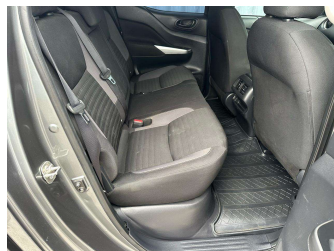

2022 Nissan NAVARA SL 2.3D/4WD/7AT