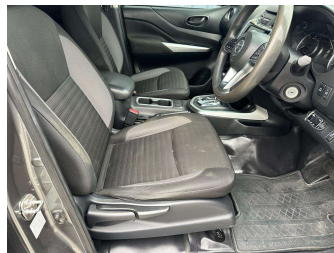

2022 Nissan NAVARA SL 2.3D/4WD/7AT

Purchase Price **\$33,990**
Includes GST, Registration & Licensing

Finance may be available on this vehicle. Ask one of our friendly staff for more information.

Gain peace of mind with Mechanical Breakdown Insurance. **Ask us how.**

- Top features**
- » 16"Alloys
 - » 2WD/4WD Options
 - » 3 Diagonal Rear Belts
 - » 7 SRS Airbags
 - » ABS Brakes
 - » Air Conditioning
 - » Android Auto
 - » Apple CarPlay
 - » Auto Headlights
 - » AUX Input
 - » Bluetooth
 - » Canopy
 - » Chain Driven
 - » Child Seat Anchor Poin...
 - » Cruise Control
 - » Electric Mirrors
 - » Electric Windows
 - » Electronic Stability C...