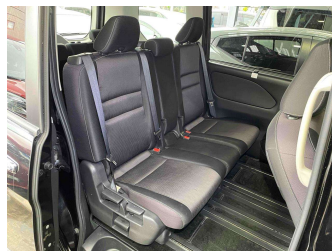

2017 Nissan SERENA HIGHWAY STAR S- HYBRID

Purchase Price **\$20,990**

Includes GST
Excludes on-road costs of \$360

Finance may be available on this vehicle. Ask one of our friendly staff for more information.