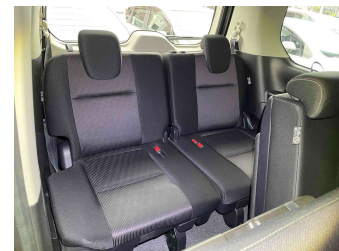

2017 Nissan SERENA HIGHWAY STAR S- HYBRID

Purchase Price **\$20,990**

Includes GST
Excludes on-road costs of \$360

Finance may be available on this vehicle. Ask one of our friendly staff for more information.

Body Style
5 door, People Mover

Odometer
103,600 km

Engine
2000 cc, Hybrid

Fuel Type
Petrol

Transmission
Auto, Front Wheel

Wheels
-

VIN
7AT0DH3FX24029545

Interior
-