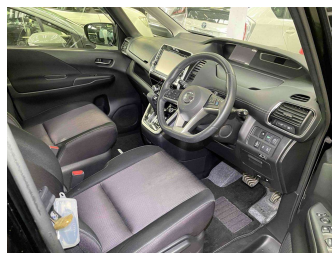

2017 Nissan SERENA HIGHWAY STAR S- HYBRID

Purchase Price **\$20,990**

Includes GST
Excludes on-road costs of \$360

Finance may be available on this vehicle. Ask one of our friendly staff for more information.

Body Style
5 door, People Mover

Odometer
103,600 km

Engine
2000 cc, Hybrid

Fuel Type
Petrol

Transmission
Auto, Front Wheel

Wheels
-

VIN
7AT0DH3FX24029545

Interior
-