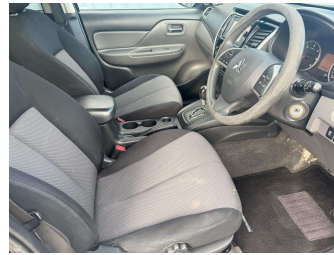

2017 Mitsubishi Triton D/CAB GLXR 2.4D/5AT

Purchase Price **\$21,990**
Includes GST, Registration & Licensing

Finance may be available on this vehicle. Ask one of our friendly staff for more information.

Gain peace of mind with Mechanical Breakdown Insurance. **Ask us how.**

- Top features**
- » 20" Mags
 - » 3 Diagonal Rear Belts
 - » 7 SRS Airbags
 - » ABS Brakes
 - » Canopy
 - » Chain Driven
 - » Cruise Control
 - » Electric Mirrors
 - » Electric Windows
 - » Electronic Stability C...
 - » Fog Lights
 - » Immobiliser
 - » ISO FIX
 - » Nudge Bar
 - » NZ CD/Stereo With Blue...
 - » One NZ Owner
 - » Owned By A Non Smoker
 - » Remote Central Locking

Body Style
4 door, Ute

Odometer
234,000 km

Engine
2442 cc, Internal Combustion

Fuel Type
Diesel

Transmission
Auto, Rear Wheel

Wheels
-

VIN
MMAJYKK10HH018644

Interior
-