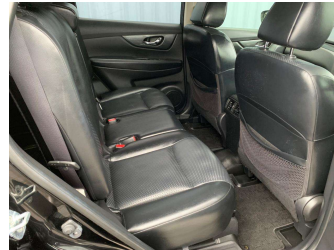

2016 Nissan X-Trail 20XT EMERGENCY BRAKE

Purchase Price

\$22,990

Includes GST
Excludes on-road costs of \$360

Finance may be available on this vehicle. Ask one of our friendly staff for more information.

Gain peace of mind with Mechanical Breakdown Insurance. **Ask us how.**

an ASSURANT company

Top features

- » 3 SRS Airbags
- » 360 Degree Camera
- » 7 Full Shoulder Belts
- » ABS Brakes
- » Auto Headlights
- » AUX Input
- » CD/Stereo
- » Cruise Control
- » Dual Climate Air Condi...
- » Econ (Fuel Saver Mode)
- » Electric Mirrors
- » Electric Open/Close Ta...
- » Electronic Stability C...
- » Fog Lights
- » Heated Front Seats
- » Immobiliser
- » Intel Key
- » ISO FIX