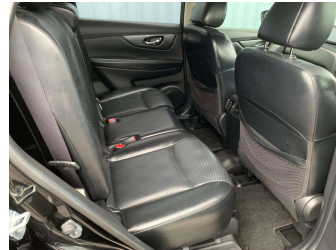

2016 Nissan X-Trail 20XT EMERGENCY BRAKE

Purchase Price **$19,990**

Includes GST
Excludes on-road costs of $360

Finance may be available on this vehicle. Ask one of our friendly staff for more information.

Gain peace of mind with Mechanical Breakdown Insurance. **Ask us how.**

Top features

- » 3 SRS Airbags
- » 360 Degree Camera
- » 7 Full Shoulder Belts
- » ABS Brakes
- » Auto Headlights
- » AUX Input
- » CD/Stereo
- » Cruise Control
- » Dual Climate Air Condi...
- » Econ (Fuel Saver Mode)
- » Electric Mirrors
- » Electric Open/Close Ta...
- » Electronic Stability C...
- » Fog Lights
- » Heated Front Seats
- » Immobiliser
- » Intel Key
- » ISO FIX

Body Style
5 door, SUV

Odometer
82,000 km

Engine
2000 cc, Internal Combustion

Fuel Type
Petrol

Transmission
Auto, Front Wheel

Wheels
-

VIN
7AT0DH6LX24510235

Interior
-

Safety

Based on 2023 UCSR rating for 14-21 models

Reg No.
RRR176

Ext Colour
Black

History
Ex-Overseas

Seats
7 seats

CO2 Emissions
★★★★☆
162 grams/km

Energy Economy
★★★★☆☆
Annual fuel cost of $2,700
6.9L per 100km

Cost per year is an estimate based on petrol price of $2.80 per litre and an average distance of 14000 km. Emissions and Energy Economy figures standardised to 3P WLTP.

Stock ID: 29684

Craig McLeods Wholesale Cars | Phone 07 850 8168 | Email craig@cmcars.co.nz
552 Te Rapa Road, Hamilton 3200, New Zealand
www.cmcars.co.nz

★★★★★
4.78 | 1552 reviews