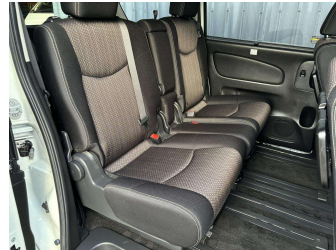

2014 Nissan SERENA Highway Star S-Hybrid