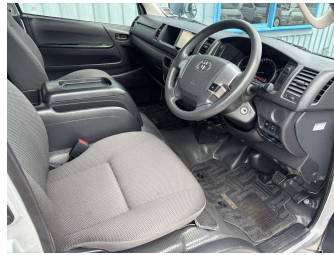

2019 Toyota HIACE 10 Seater

Purchase Price

\$42,990

Includes GST, Registration & Licensing

Finance may be available on this vehicle. Ask one of our friendly staff for more information.

Gain peace of mind with Mechanical Breakdown Insurance. **Ask us how.**

Top features

- » 10 Diagonal Seat Belts
- » ABS Brakes
- » Air Conditioning
- » Dual Air Bags
- » Electronic Stability C...
- » Forward Collision Warn...
- » Immobiliser
- » Lane Departure Warning
- » Radio
- » Rear Wiper
- » Remote Central Locking
- » Reverse Camera

Body Style

4 door, People Mover

Odometer

102,697 km

Engine

2700 cc, Internal Combustion

Fuel Type

Petrol