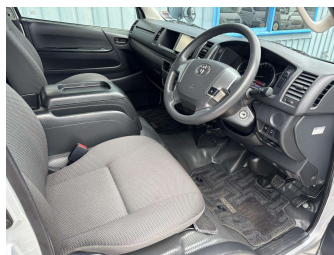

# 2019 Toyota HIACE 10 Seater

**Purchase Price** **\$39,990**  
Includes GST, Registration & Licensing

Finance may be available on this vehicle. Ask one of our friendly staff for more information.

Gain peace of mind with Mechanical Breakdown Insurance. **Ask us how.**

- Top features**
- » 10 Diagonal Seat Belts
  - » ABS Brakes
  - » Air Conditioning
  - » Dual Air Bags
  - » Electronic Stability C...
  - » Forward Collision Warn...
  - » Immobiliser
  - » Lane Departure Warning
  - » Radio
  - » Rear Wiper
  - » Remote Central Locking
  - » Reverse Camera

Body Style  
**4 door, People Mover**

Odometer  
**102,697 km**

Engine  
**2700 cc, Internal Combustion**

Fuel Type  
**Petrol**

Transmission  
**Auto, Rear Wheel**

Wheels  
-

VIN  
**7AT0H60FX23057318**

Interior  
-