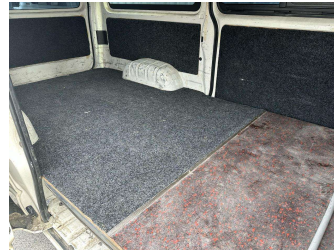

2014 Toyota HIACE ZL 3.0TD 5M 3 SEAT