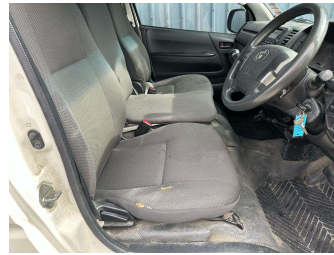

2014 Toyota HIACE ZL 3.0TD 5M 3 SEAT

Purchase Price **\$22,990**
Includes GST, Registration & Licensing

Finance may be available on this vehicle. Ask one of our friendly staff for more information.

Gain peace of mind with Mechanical Breakdown Insurance. **Ask us how.**

- Top features**
- » ABS Brakes
 - » Air Conditioning
 - » Cargo Barrier
 - » Cruise Control
 - » Dual Air Bags
 - » Electric Mirrors
 - » Electric Windows
 - » Immobiliser
 - » NZ CD/Stereo
 - » One NZ Owner
 - » Rear Wiper
 - » Remote Central Locking
 - » Reverse Camera
 - » Side Sliding Windows
 - » Tints