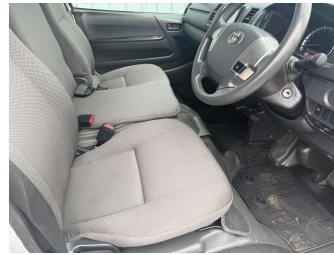

2019 Toyota HIACE DX 5 Door 4WD 6 Seater

Purchase Price

\$34,990

Includes GST
Excludes on-road costs of \$560

Finance may be available on this vehicle. Ask one of our friendly staff for more information.

Gain peace of mind with Mechanical Breakdown Insurance. **Ask us how.**

Body Style
5 door, Van

Odometer
146,553 km

Engine
2800 cc, Internal Combustion

Fuel Type
Diesel

Transmission
Auto, 4WD

Wheels
-

VIN
7AT0H60FX26004325

Interior
-