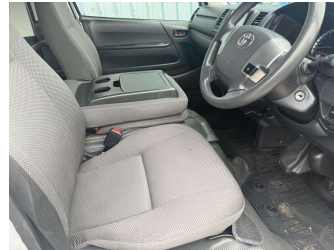

2019 Toyota HIACE DX 5 Door 4WD 6 Seater

Purchase Price

\$34,990

Includes GST
Excludes on-road costs of \$560

Finance may be available on this vehicle. Ask one of our friendly staff for more information.

Gain peace of mind with Mechanical Breakdown Insurance. **Ask us how.**

Body Style
5 door, Van

Odometer
146,553 km

Engine
2800 cc, Internal Combustion

Fuel Type
Diesel

Transmission
Auto, 4WD

Wheels
-

VIN
7AT0H60FX26004325

Interior
-