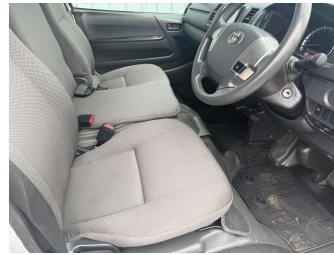

# 2019 Toyota HIACE DX 5 Door 4WD 6 Seater

**Purchase Price**

**\$34,990**

Includes GST  
Excludes on-road costs of \$560

Finance may be available on this vehicle. Ask one of our friendly staff for more information.