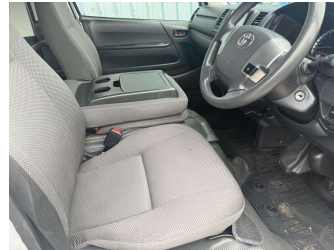

# 2019 Toyota HIACE DX 5 Door 4WD 6 Seater

**Purchase Price**

**\$34,990**

Includes GST  
Excludes on-road costs of \$560

Finance may be available on this vehicle. Ask one of our friendly staff for more information.

Body Style  
**5 door, Van**

Odometer  
**146,553 km**

Engine  
**2800 cc, Internal Combustion**

Fuel Type  
**Diesel**

Transmission  
**Auto, 4WD**

Wheels  
-

VIN  
**7AT0H60FX26004325**

Interior  
-