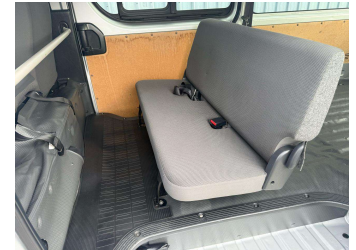

# 2019 Toyota HIACE DX 5 Door 4WD 6 Seater

**Purchase Price**

**\$34,990**

Includes GST  
Excludes on-road costs of \$560

Finance may be available on this vehicle. Ask one of our friendly staff for more information.