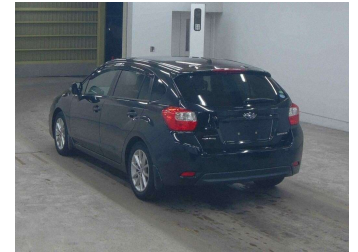

2012 Subaru IMPREZA 2.0i Sports Eyesight

Purchase Price

\$14,990

Includes GST
Excludes on-road costs of \$360

Finance may be available on this vehicle. Ask one of our friendly staff for more information.

Gain peace of mind with Mechanical Breakdown Insurance. **Ask us how.**

Body Style
5 door, Hatchback

Odometer
28,198 km

Engine
2000 cc, Internal Combustion

Fuel Type
Petrol

Transmission
Auto, 4WD

Wheels
-

VIN
7AT0GF09X26022375

Interior
-