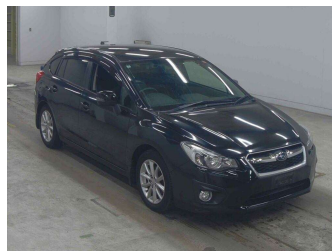

# 2012 Subaru IMPREZA 2.0i Sports Eyesight

**Purchase Price**

**\$14,990**

Includes GST  
Excludes on-road costs of \$360

Finance may be available on this vehicle. Ask one of our friendly staff for more information.

Body Style  
**5 door, Hatchback**

Odometer  
**28,198 km**

Engine  
**2000 cc, Internal Combustion**

Fuel Type  
**Petrol**

Transmission  
**Auto, 4WD**

Wheels  
-

VIN  
**7AT0GF09X26022375**

Interior  
-