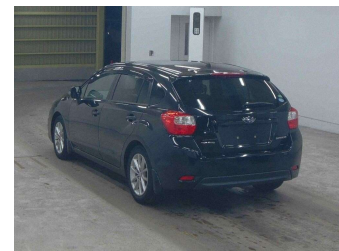

# 2012 Subaru IMPREZA 2.0i Sports Eyesight

**Purchase Price**

**\$14,990**

Includes GST  
Excludes on-road costs of \$360

Finance may be available on this vehicle. Ask one of our friendly staff for more information.

Body Style  
**5 door, Hatchback**

Odometer  
**28,198 km**

Engine  
**2000 cc, Internal Combustion**

Fuel Type  
**Petrol**

Transmission  
**Auto, 4WD**

Wheels  
-

VIN  
**7AT0GF09X26022375**

Interior  
-