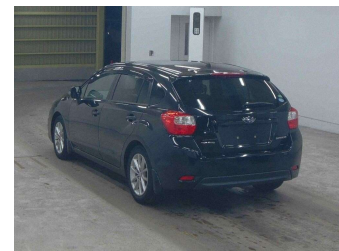

2012 Subaru IMPREZA 2.0i Sports Eyesight

Purchase Price

\$14,990

Includes GST
Excludes on-road costs of \$360

Finance may be available on this vehicle. Ask one of our friendly staff for more information.

Gain peace of mind with Mechanical Breakdown Insurance. **Ask us how.**

Body Style
5 door, Hatchback

Odometer
28,198 km

Engine
2000 cc, Internal Combustion

Fuel Type
Petrol

Transmission
Auto, 4WD

Wheels
-

VIN
7AT0GF09X26022375

Interior
-