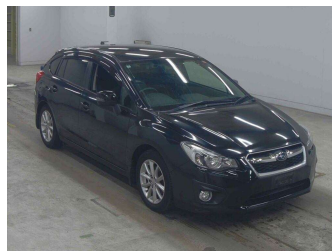

2012 Subaru IMPREZA 2.0i Sports Eyesight

Purchase Price

\$14,990

Includes GST
Excludes on-road costs of \$360

Finance may be available on this vehicle. Ask one of our friendly staff for more information.

Gain peace of mind with Mechanical Breakdown Insurance. **Ask us how.**

Body Style
5 door, Hatchback

Odometer
28,198 km

Engine
2000 cc, Internal Combustion

Fuel Type
Petrol

Transmission
Auto, 4WD

Wheels
-

VIN
7AT0GF09X26022375

Interior
-